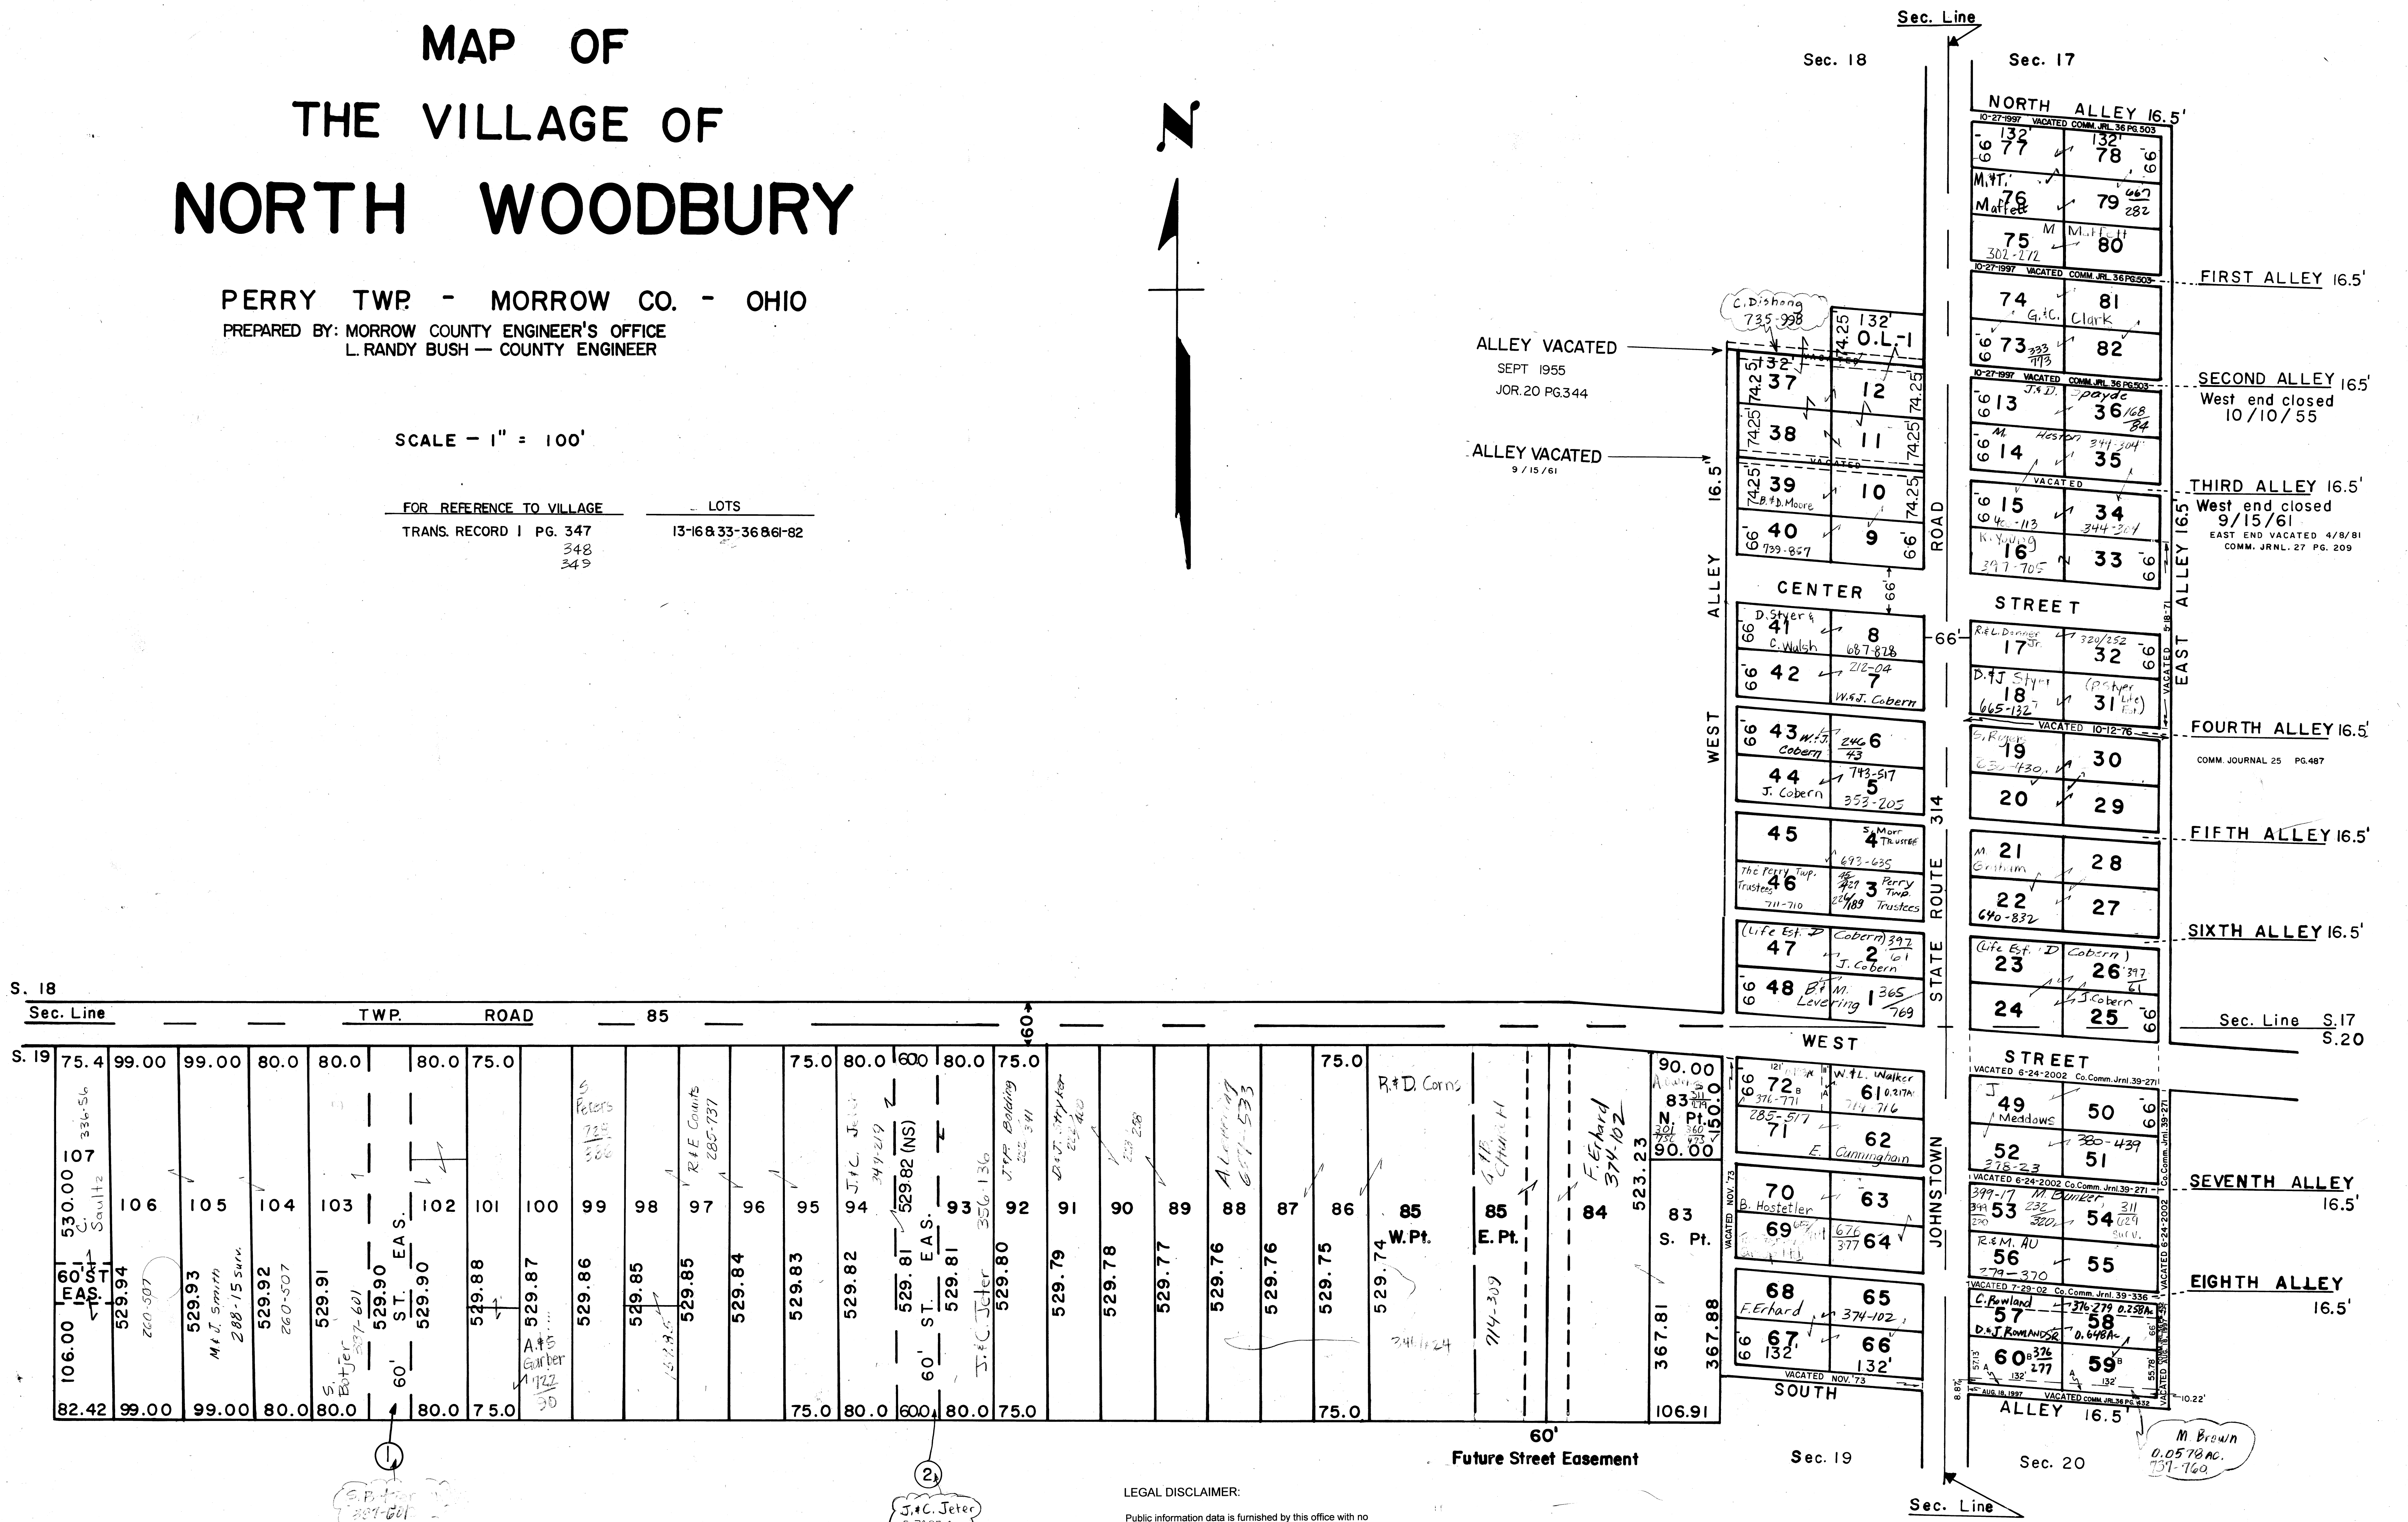

MAP OF THE VILLAGE OF NORTH WOODBURY

PERRY TWP - MORROW CO. - OHIO
PREPARED BY: MORROW COUNTY ENGINEER'S OFFICE
L. RANDY BUSH - COUNTY ENGINEER

SCALE - 1" = 100'

FOR REFERENCE TO VILLAGE	LOTS
TRANS. RECORD I PG. 347	13-16 & 33-36 & 61-82
348	
349	

N. WOODBURY