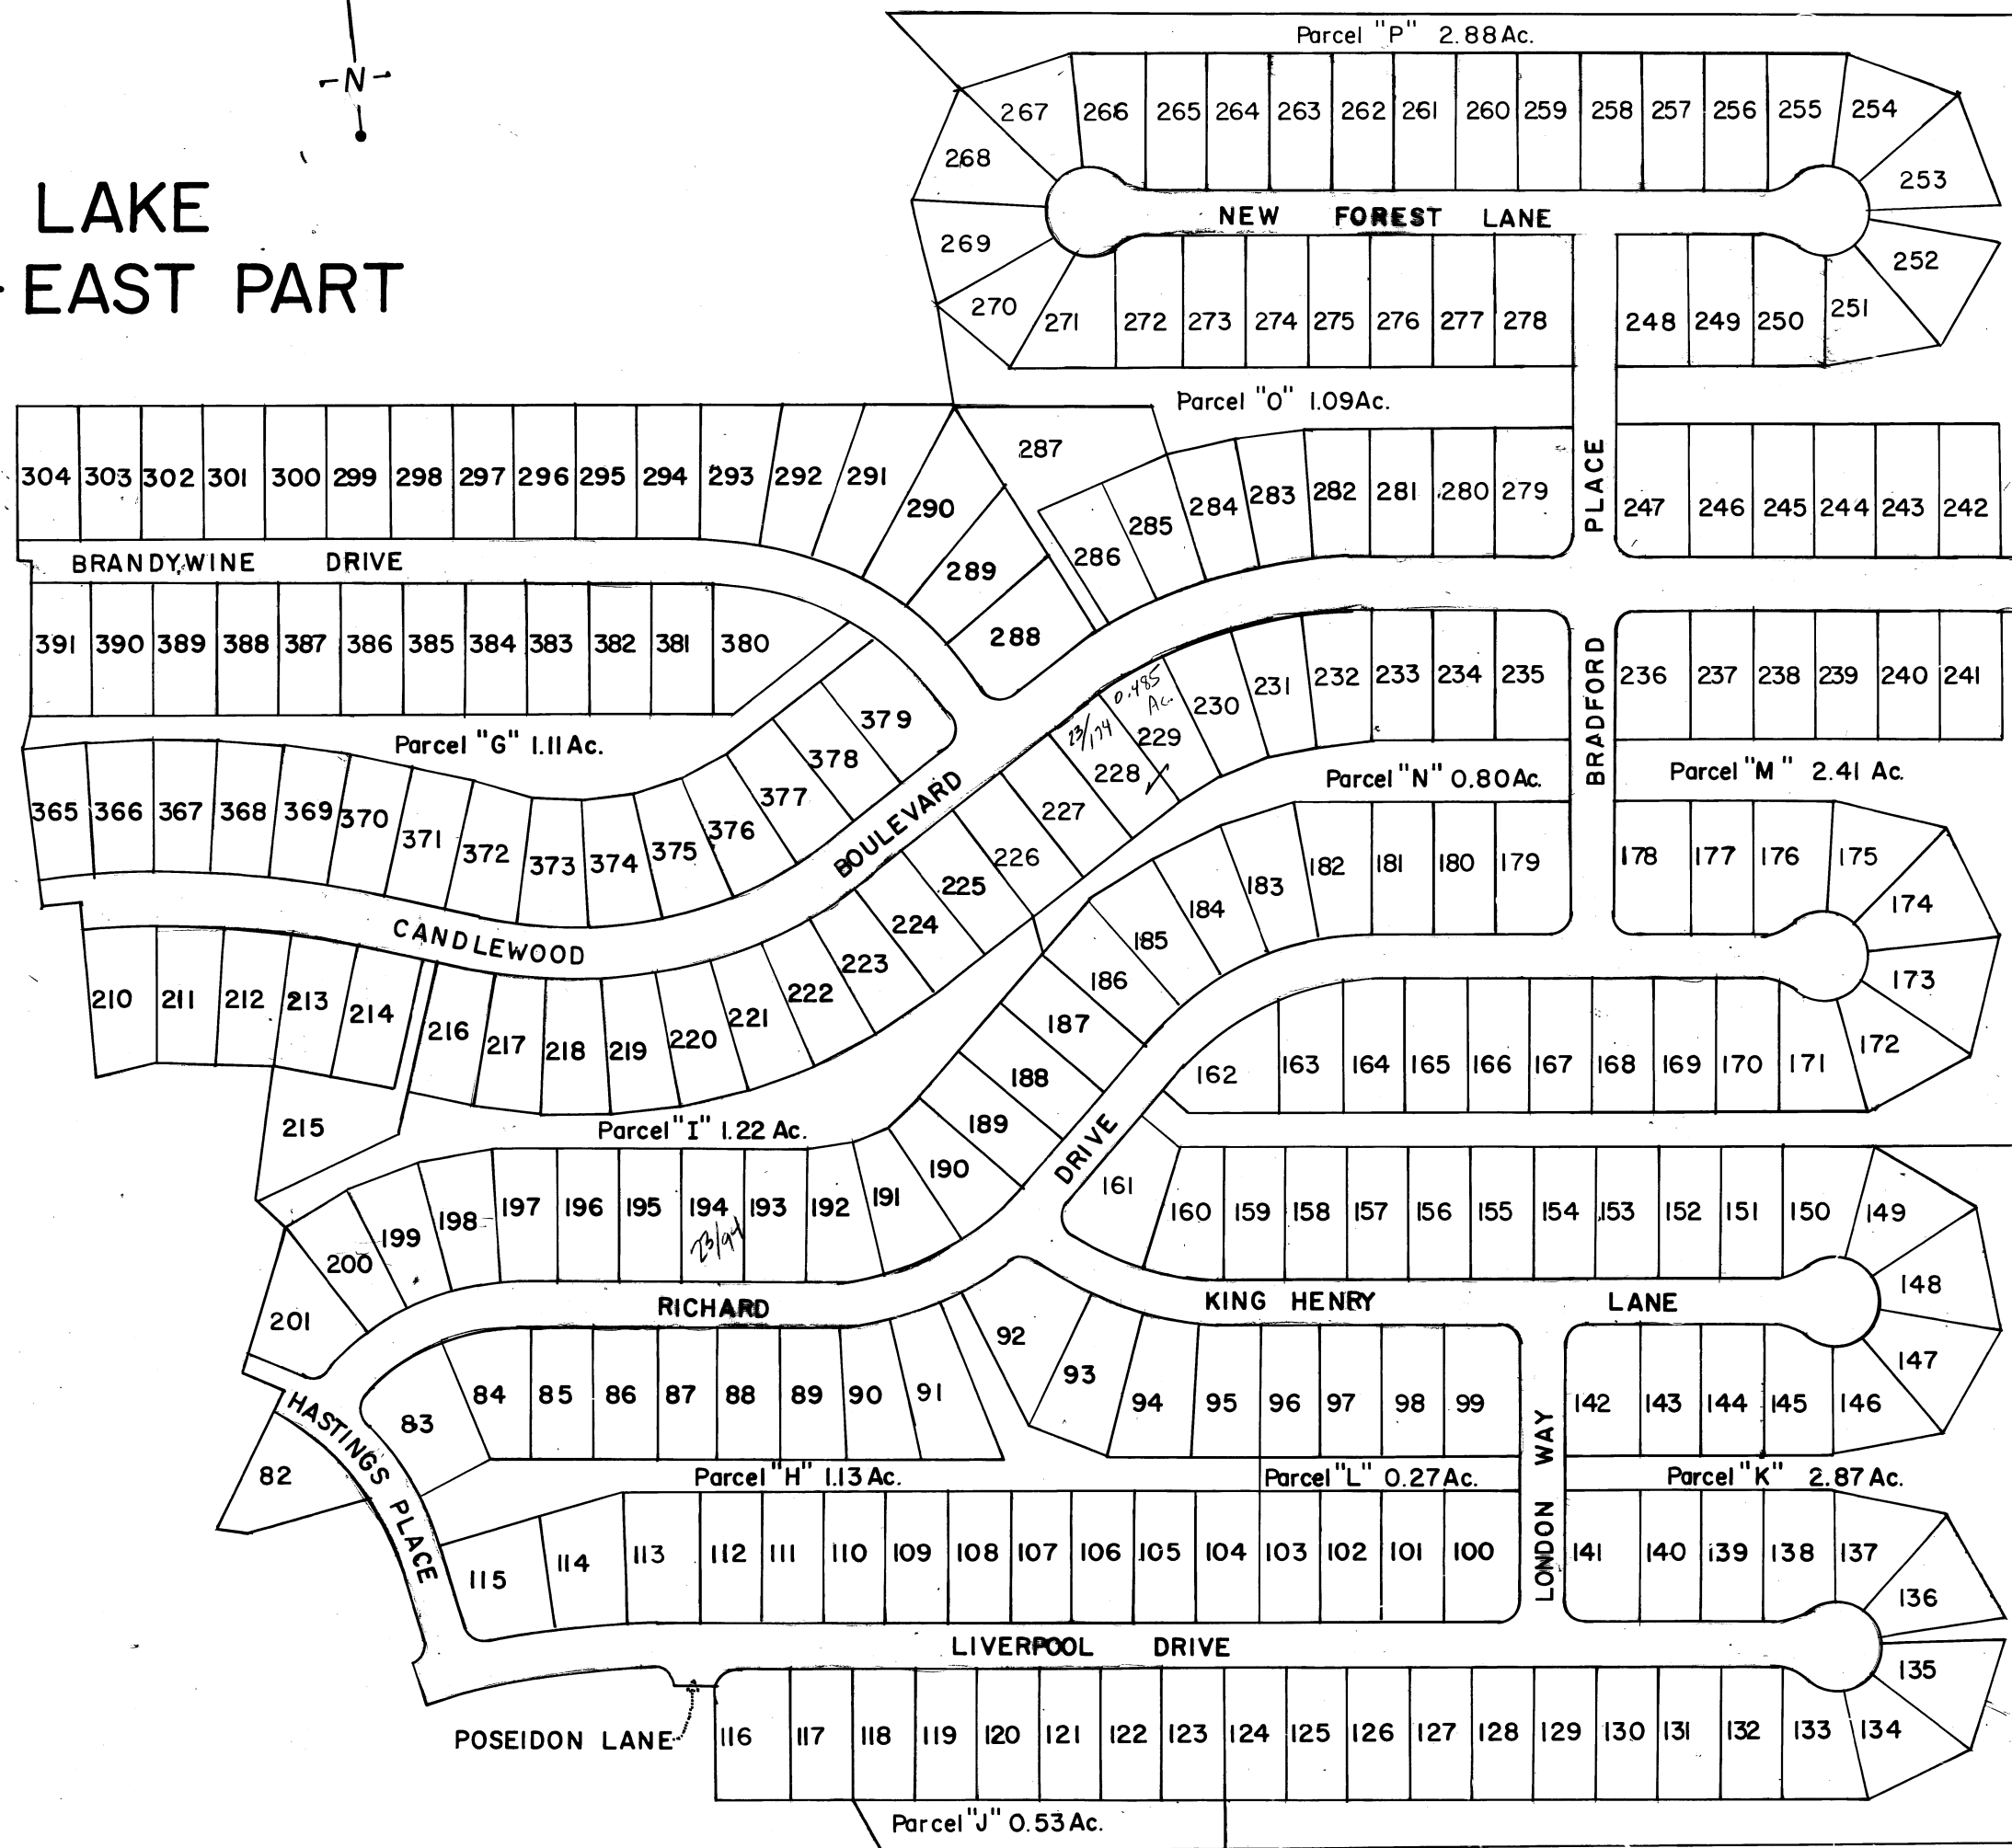

# CANDLEWOOD LAKE UNIT 2 - EAST PART

STATE HIGHWAY 19