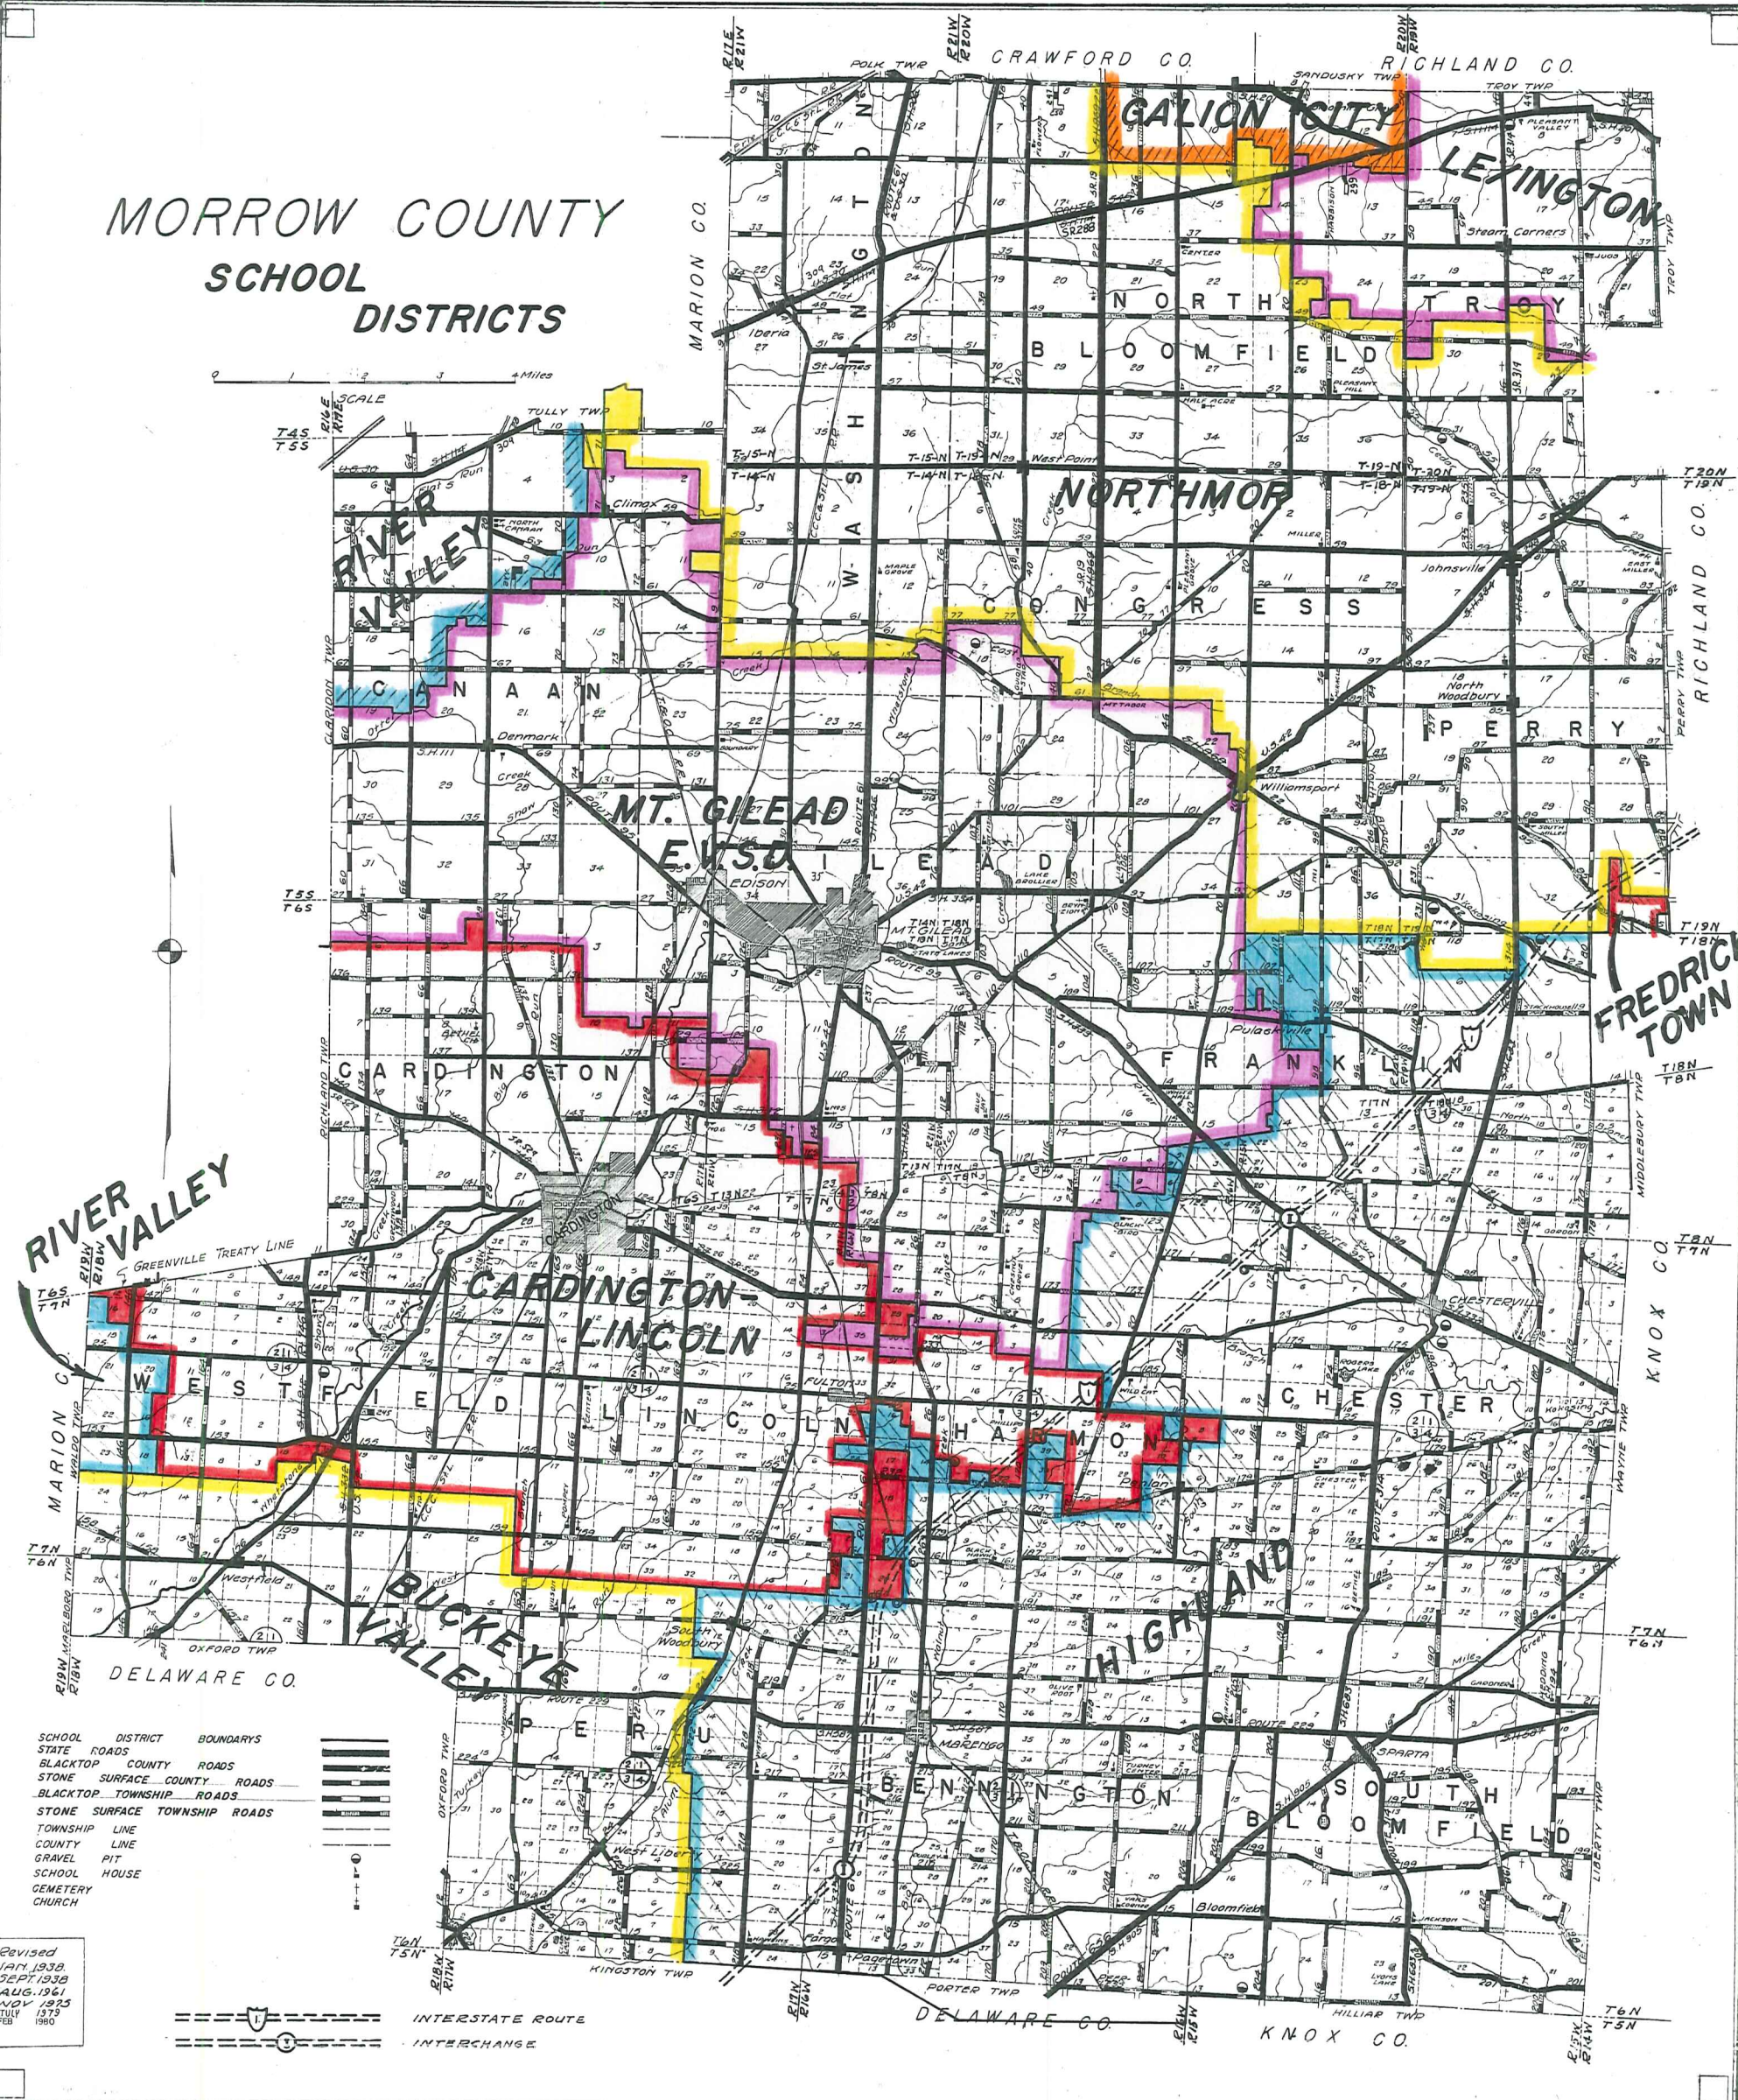

MORROW COUNTY SCHOOL DISTRICTS

- SCHOOL DISTRICT BOUNDARIES
- STATE ROADS
- BLACKTOP COUNTY ROADS
- STONE SURFACE COUNTY ROADS
- BLACKTOP TOWNSHIP ROADS
- STONE SURFACE TOWNSHIP ROADS
- TOWNSHIP LINE
- COUNTY LINE
- GRAVEL PIT
- SCHOOL HOUSE
- GEMETERY CHURCH

Revised
 JAN. 1938
 SEPT. 1938
 AUG. 1961
 NOV. 1975
 JULY 1979
 FEB. 1980

** This Map was prepared from information received from various records. The Map is NOT intended to be an exact representation of the school districts. Please contact the school district for exact boundaries.